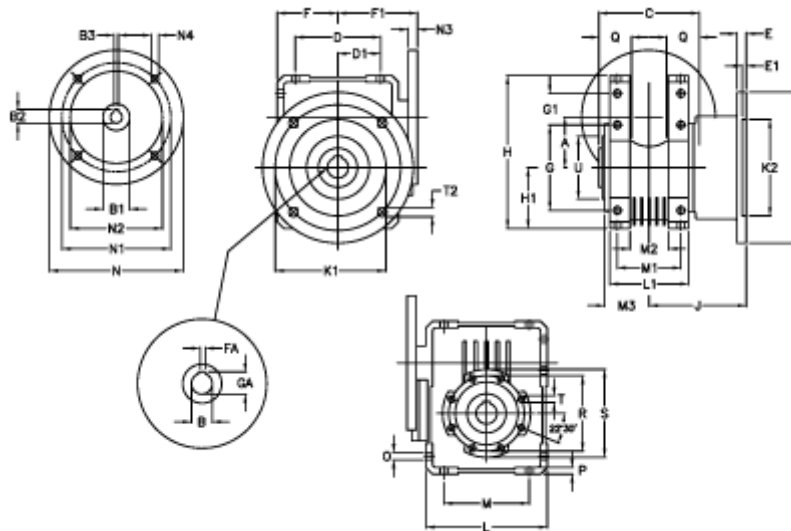

Article number: 392208605643616

Description: Worm Gear with Torque Limiter  
W86 L1-UF-56-P90 B14

## Measures

A = 86.90	E = 15	H = 245.5	M = 144	N4 = 8,5	U = 110
B = 35	E1 = 6	H1 = 100.0	M1 = 101	O = 11.5	
B1 E7 = 24	F = 100	J = 151.0	M2 = 57	P = 11	
B2 = 27.3	F1 = 128	K = 210	M3 = 65	Q = 45	
B3 H9 = 8	FA = 10	K1 = 176	N = 140	R = 130	
C = 140	G = 144	K2 = 152	N1 = 115	S = 150	
D = 144.0	G1 = 45.5	L = 200	N2 = 95	T = M10x18	
D1 = 72.0	GA = 38.3	L1 = 125	N3 = 7.5	T2 = 12.5	